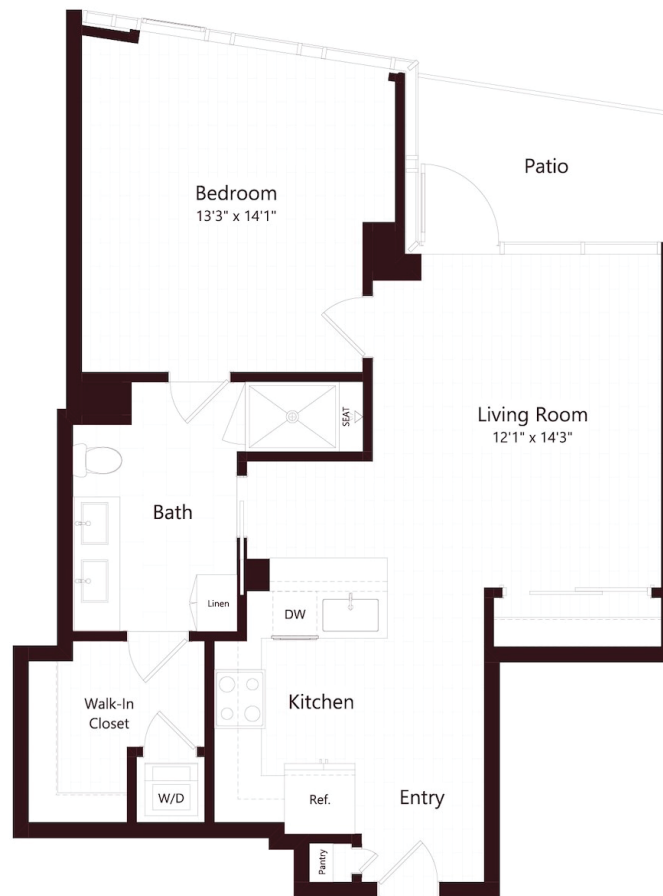

Windsor

1 BED / 1 BATH

767

SQ. FT.

VIVIAN

111 E Carson Blvd | Charlotte, NC 28203

www.vivianqbc.com

Floor plans are artist's rendering. All dimensions are approximate. Actual product and specifications may vary in dimension or detail. Not all features are available in every apartment. Prices and availability are subject to change. Please see a representative for details.