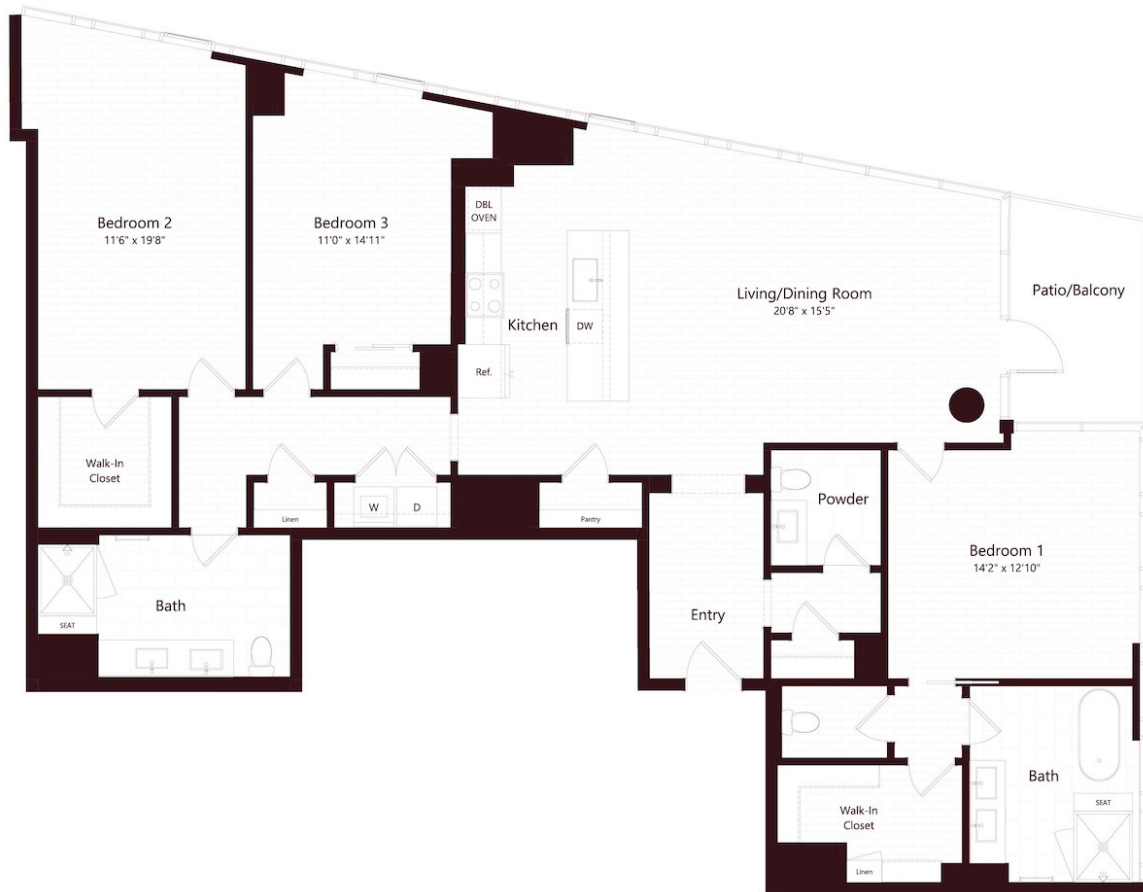

Sovereign

3 BED / 2.5 BATH

1702

SQ. FT.

VIVIAN

111 E Carson Blvd | Charlotte, NC 28203

www.vivianqbc.com

Floor plans are artist's rendering. All dimensions are approximate. Actual product and specifications may vary in dimension or detail. Not all features are available in every apartment. Prices and availability are subject to change. Please see a representative for details.