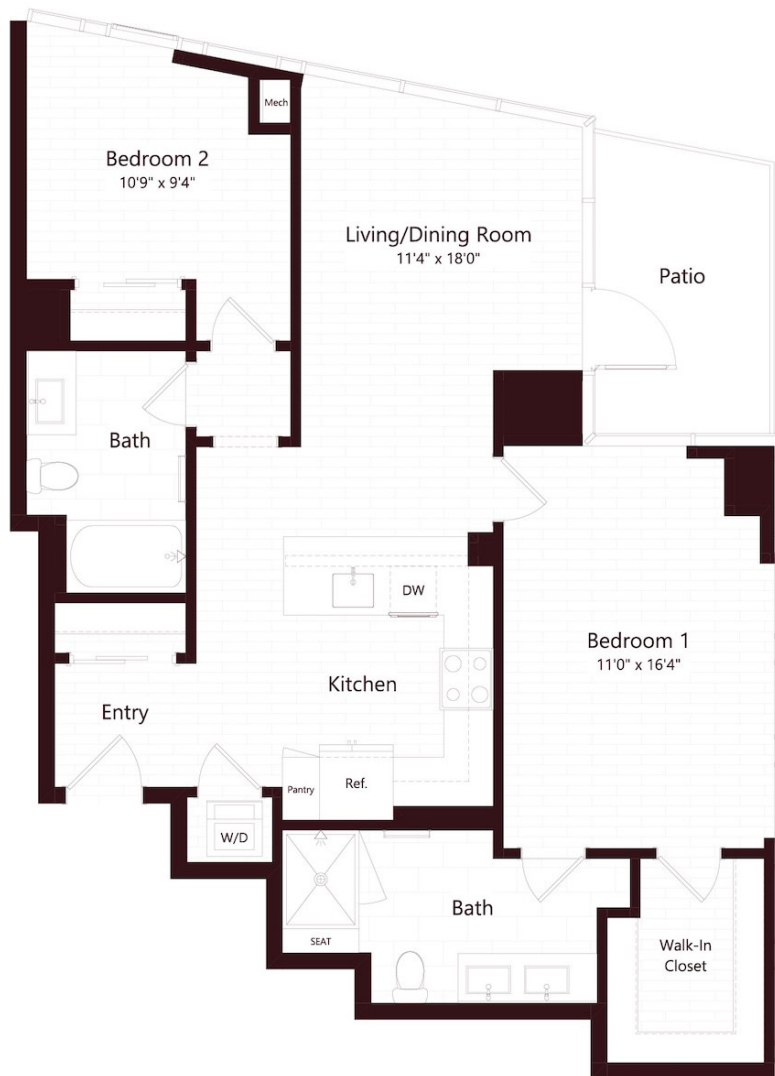

Regent

2 BED / 2 BATH

1009

SQ. FT.

VIVIAN

111 E Carson Blvd | Charlotte, NC 28203

www.vivianqbc.com

Floor plans are artist's rendering. All dimensions are approximate. Actual product and specifications may vary in dimension or detail. Not all features are available in every apartment. Prices and availability are subject to change. Please see a representative for details.