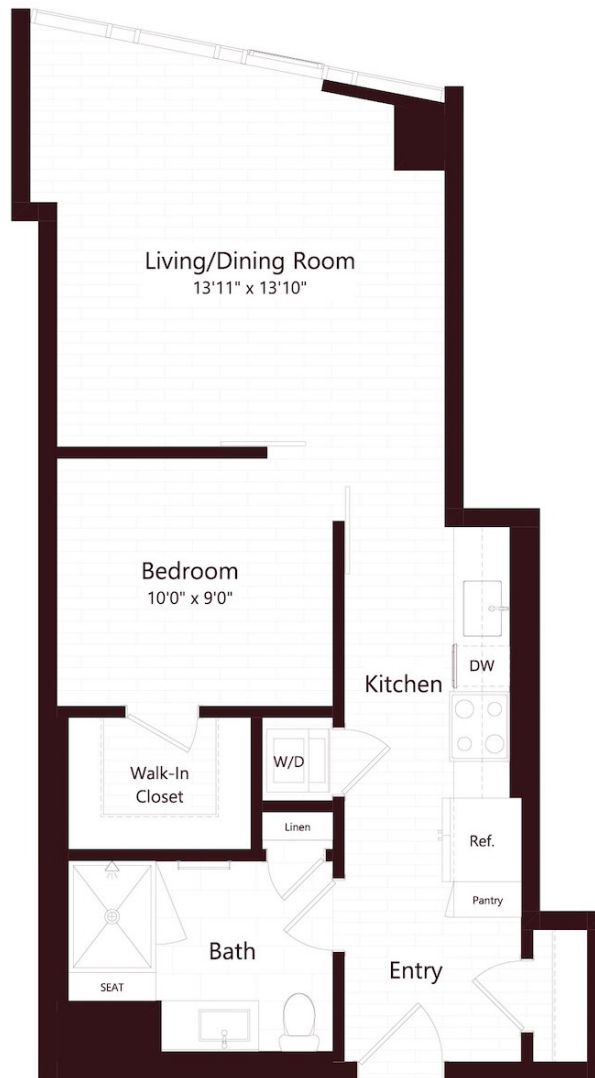

# Mina

STUDIO / 1 BATH

# 617

SQ. FT.

## VIVIAN

111 E Carson Blvd | Charlotte, NC 28203

[www.vivianqbc.com](http://www.vivianqbc.com)

Floor plans are artist's rendering. All dimensions are approximate. Actual product and specifications may vary in dimension or detail. Not all features are available in every apartment. Prices and availability are subject to change. Please see a representative for details.