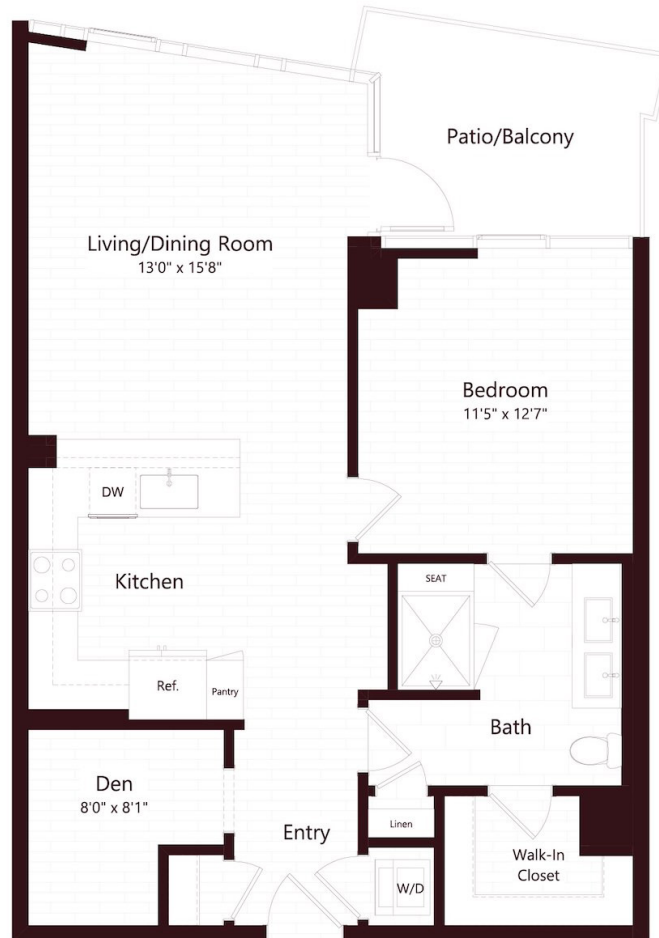

Citrine

1 BED / 1 BATH
DEN

853

SQ. FT.

VIVIAN

111 E Carson Blvd | Charlotte, NC 28203

www.vivianqbc.com

Floor plans are artist's rendering. All dimensions are approximate. Actual product and specifications may vary in dimension or detail. Not all features are available in every apartment. Prices and availability are subject to change. Please see a representative for details.